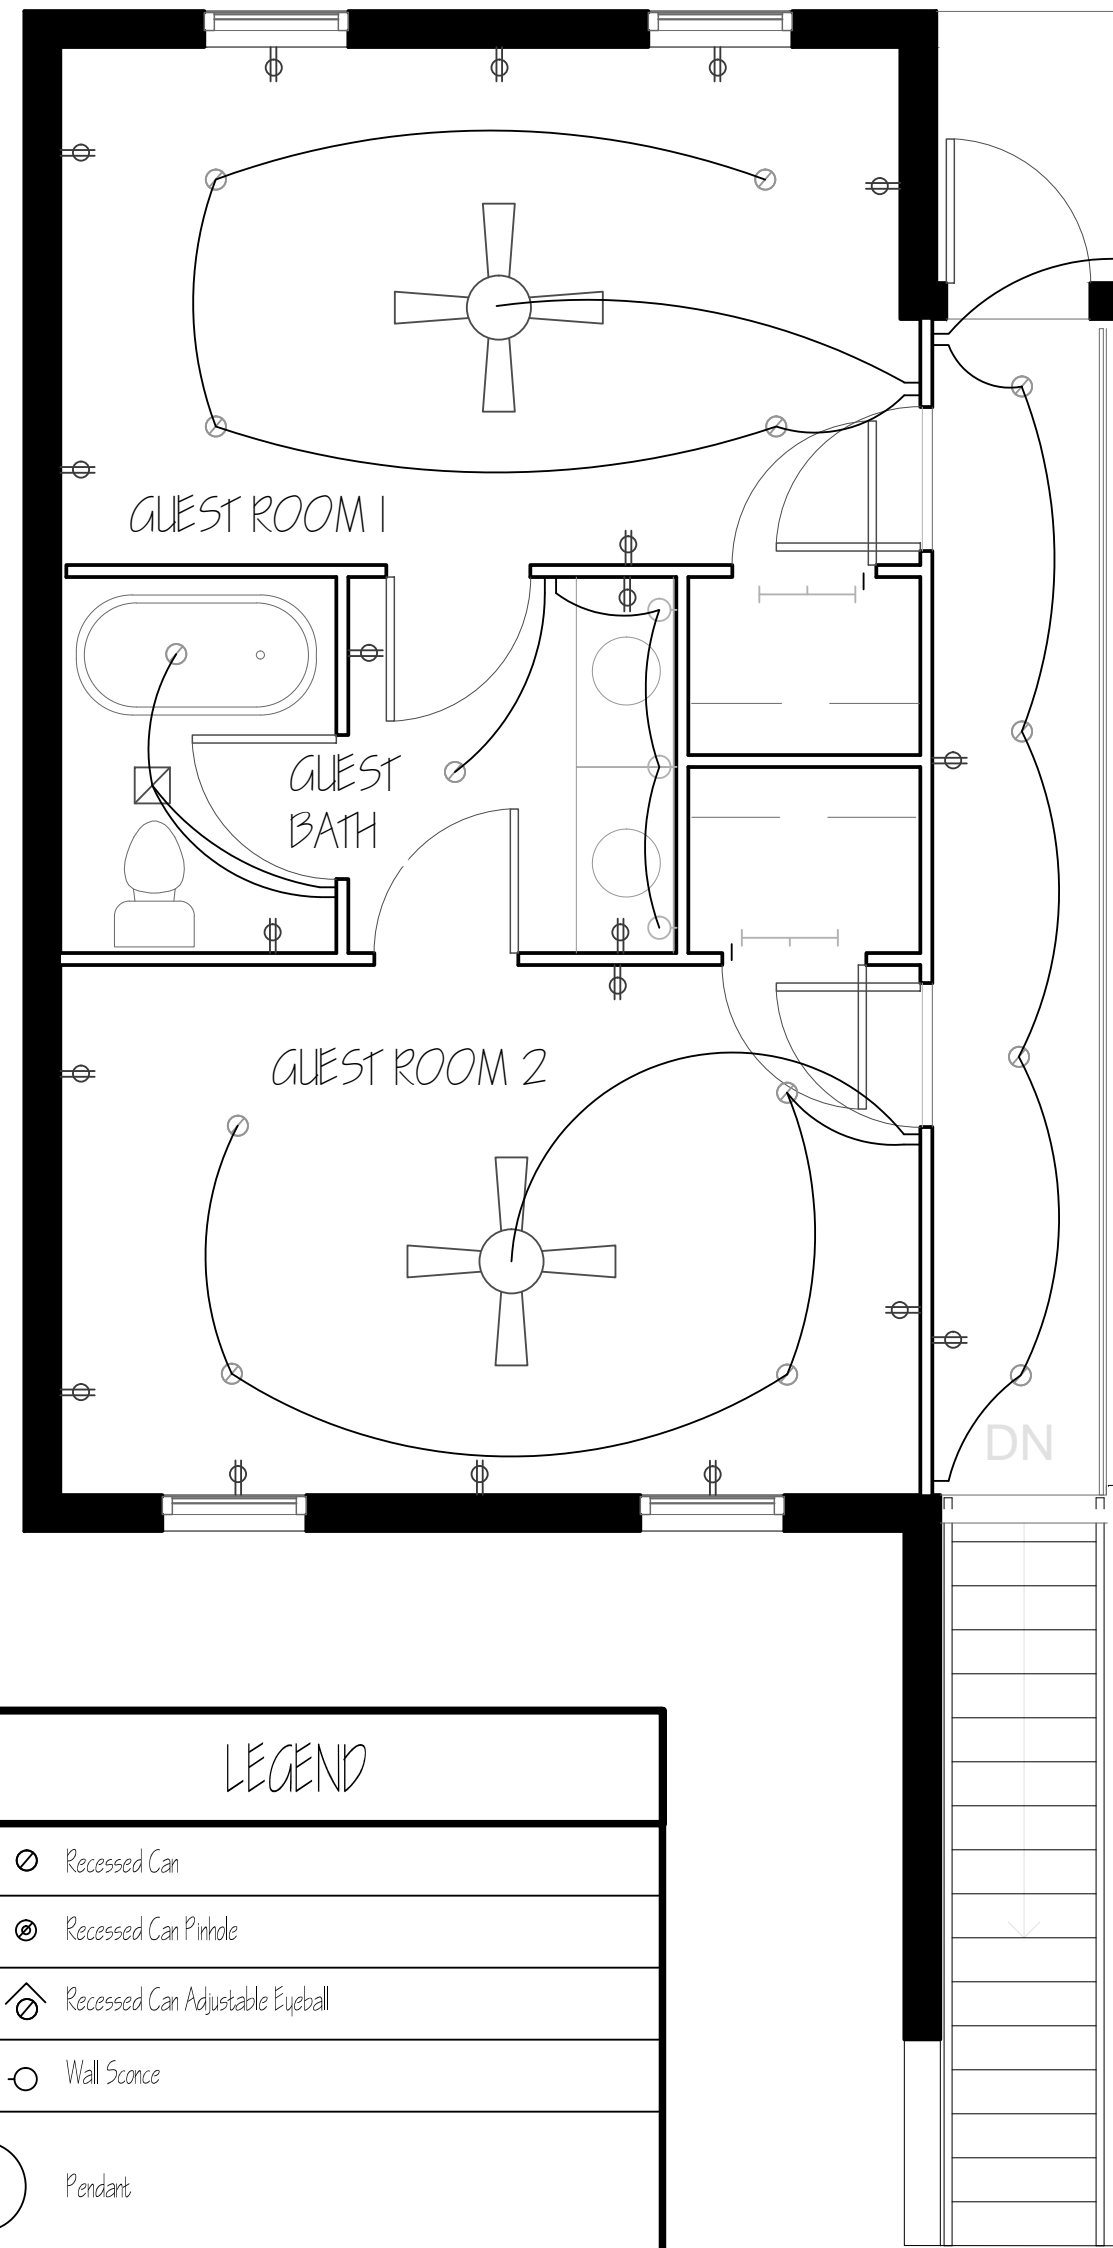

LEVEL 2

GREEN ROOF

LEVEL 1

LEGEND

- Recessed Can
- Recessed Can Pinhole
- ◊ Recessed Can Adjustable Eyeball
- Wall Sconce
- Pendant
- ⊗ Safety Flood Light
- ⊠ Restroom Fan Light Combination
- Surface Mounted Fixture
- ⊕ Ceiling Fan
- ▭ Under Cabinet Task Light
- ⚡ High Voltage Receptacle Outlet
- ⇌ Duplex Receptacle Outlet
- ⚡⇌ Ground Fault Interrupt Duplex Receptacle Outlet
- ⊠ Ground Duplex Receptacle Outlet
- ☎ Telephone Line Outlet
- ⚡ Data Line Outlet
- ⌚ Single Pole Switch
- ⌚ Single Pole Switch with Dimmer
- ⌚ Three-way Single Pole Switch
- ⌚ Four-way Single Pole Switch
- Doorbell

WEAVER RESIDENCE

SCALE: NYS	DRAWN BY: JUNIPER DESIGNS
DATE: SPRING 2011	
IDES 4730 RESIDENTIAL DESIGN II	
LIGHTING / ELECTRICAL PLAN WITH SWITCHING	