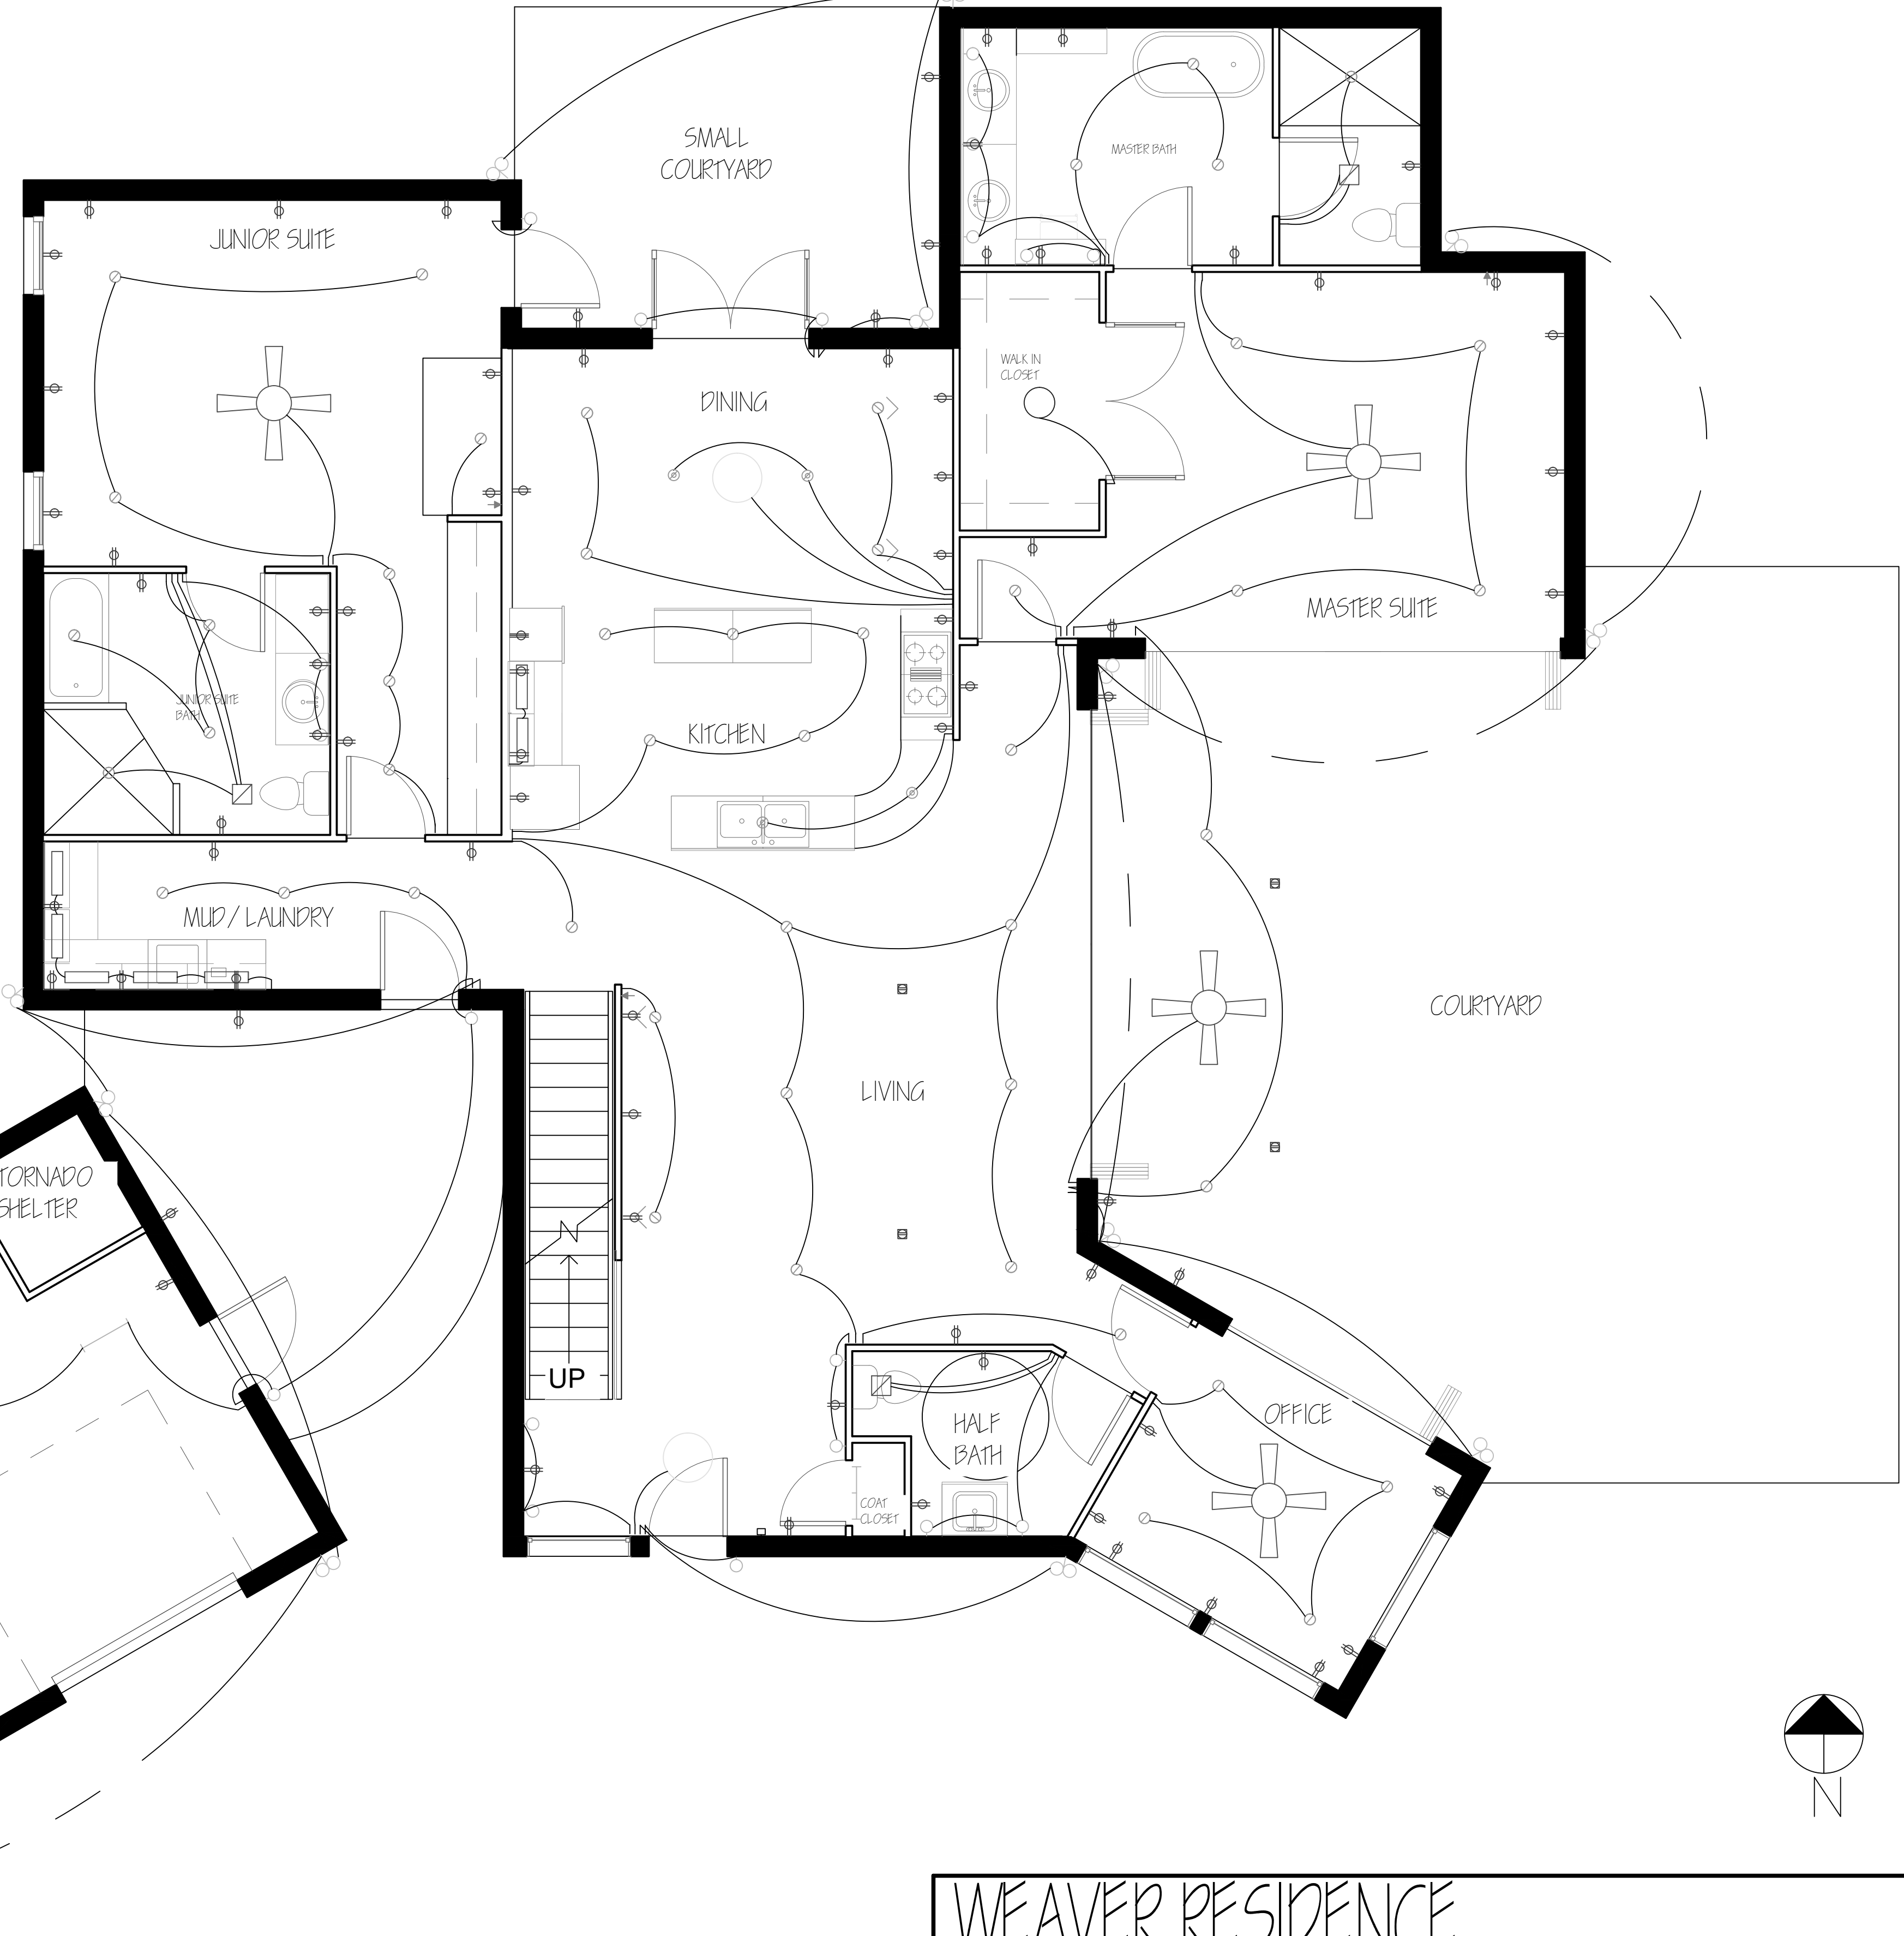

LEVEL 2

GREEN ROOF

LEVEL 1

LEGEND

- Recessed Can
- Recessed Can Pinhole
- ◊ Recessed Can Adjustable Eyeball
- Wall Sconce
- Pendant
- ⊗ Safety Flood Light
- ⊠ Restroom Fan Light Combination
- Surface Mounted Fixture
- ⊕ Ceiling Fan
- ▭ Under Cabinet Task Light
- ⚡ High Voltage Receptacle Outlet
- ⇌ Duplex Receptacle Outlet
- ⚡⇌ Ground Fault Interrupt Duplex Receptacle Outlet
- ⊠ Ground Duplex Receptacle Outlet
- ☎ Telephone Line Outlet
- ⚡ Data Line Outlet
- ⌚ Single Pole Switch
- ⌚ Single Pole Switch with Dimmer
- ⌚ Three-way Single Pole Switch
- ⌚ Four-way Single Pole Switch
- Doorbell

# WEAVER RESIDENCE

SCALE: NTS

DATE: SPRING 2011

DRAWN BY: JUNIPER DESIGNS

IDES 4730 RESIDENTIAL DESIGN II

LIGHTING / ELECTRICAL PLAN WITH SWITCHING