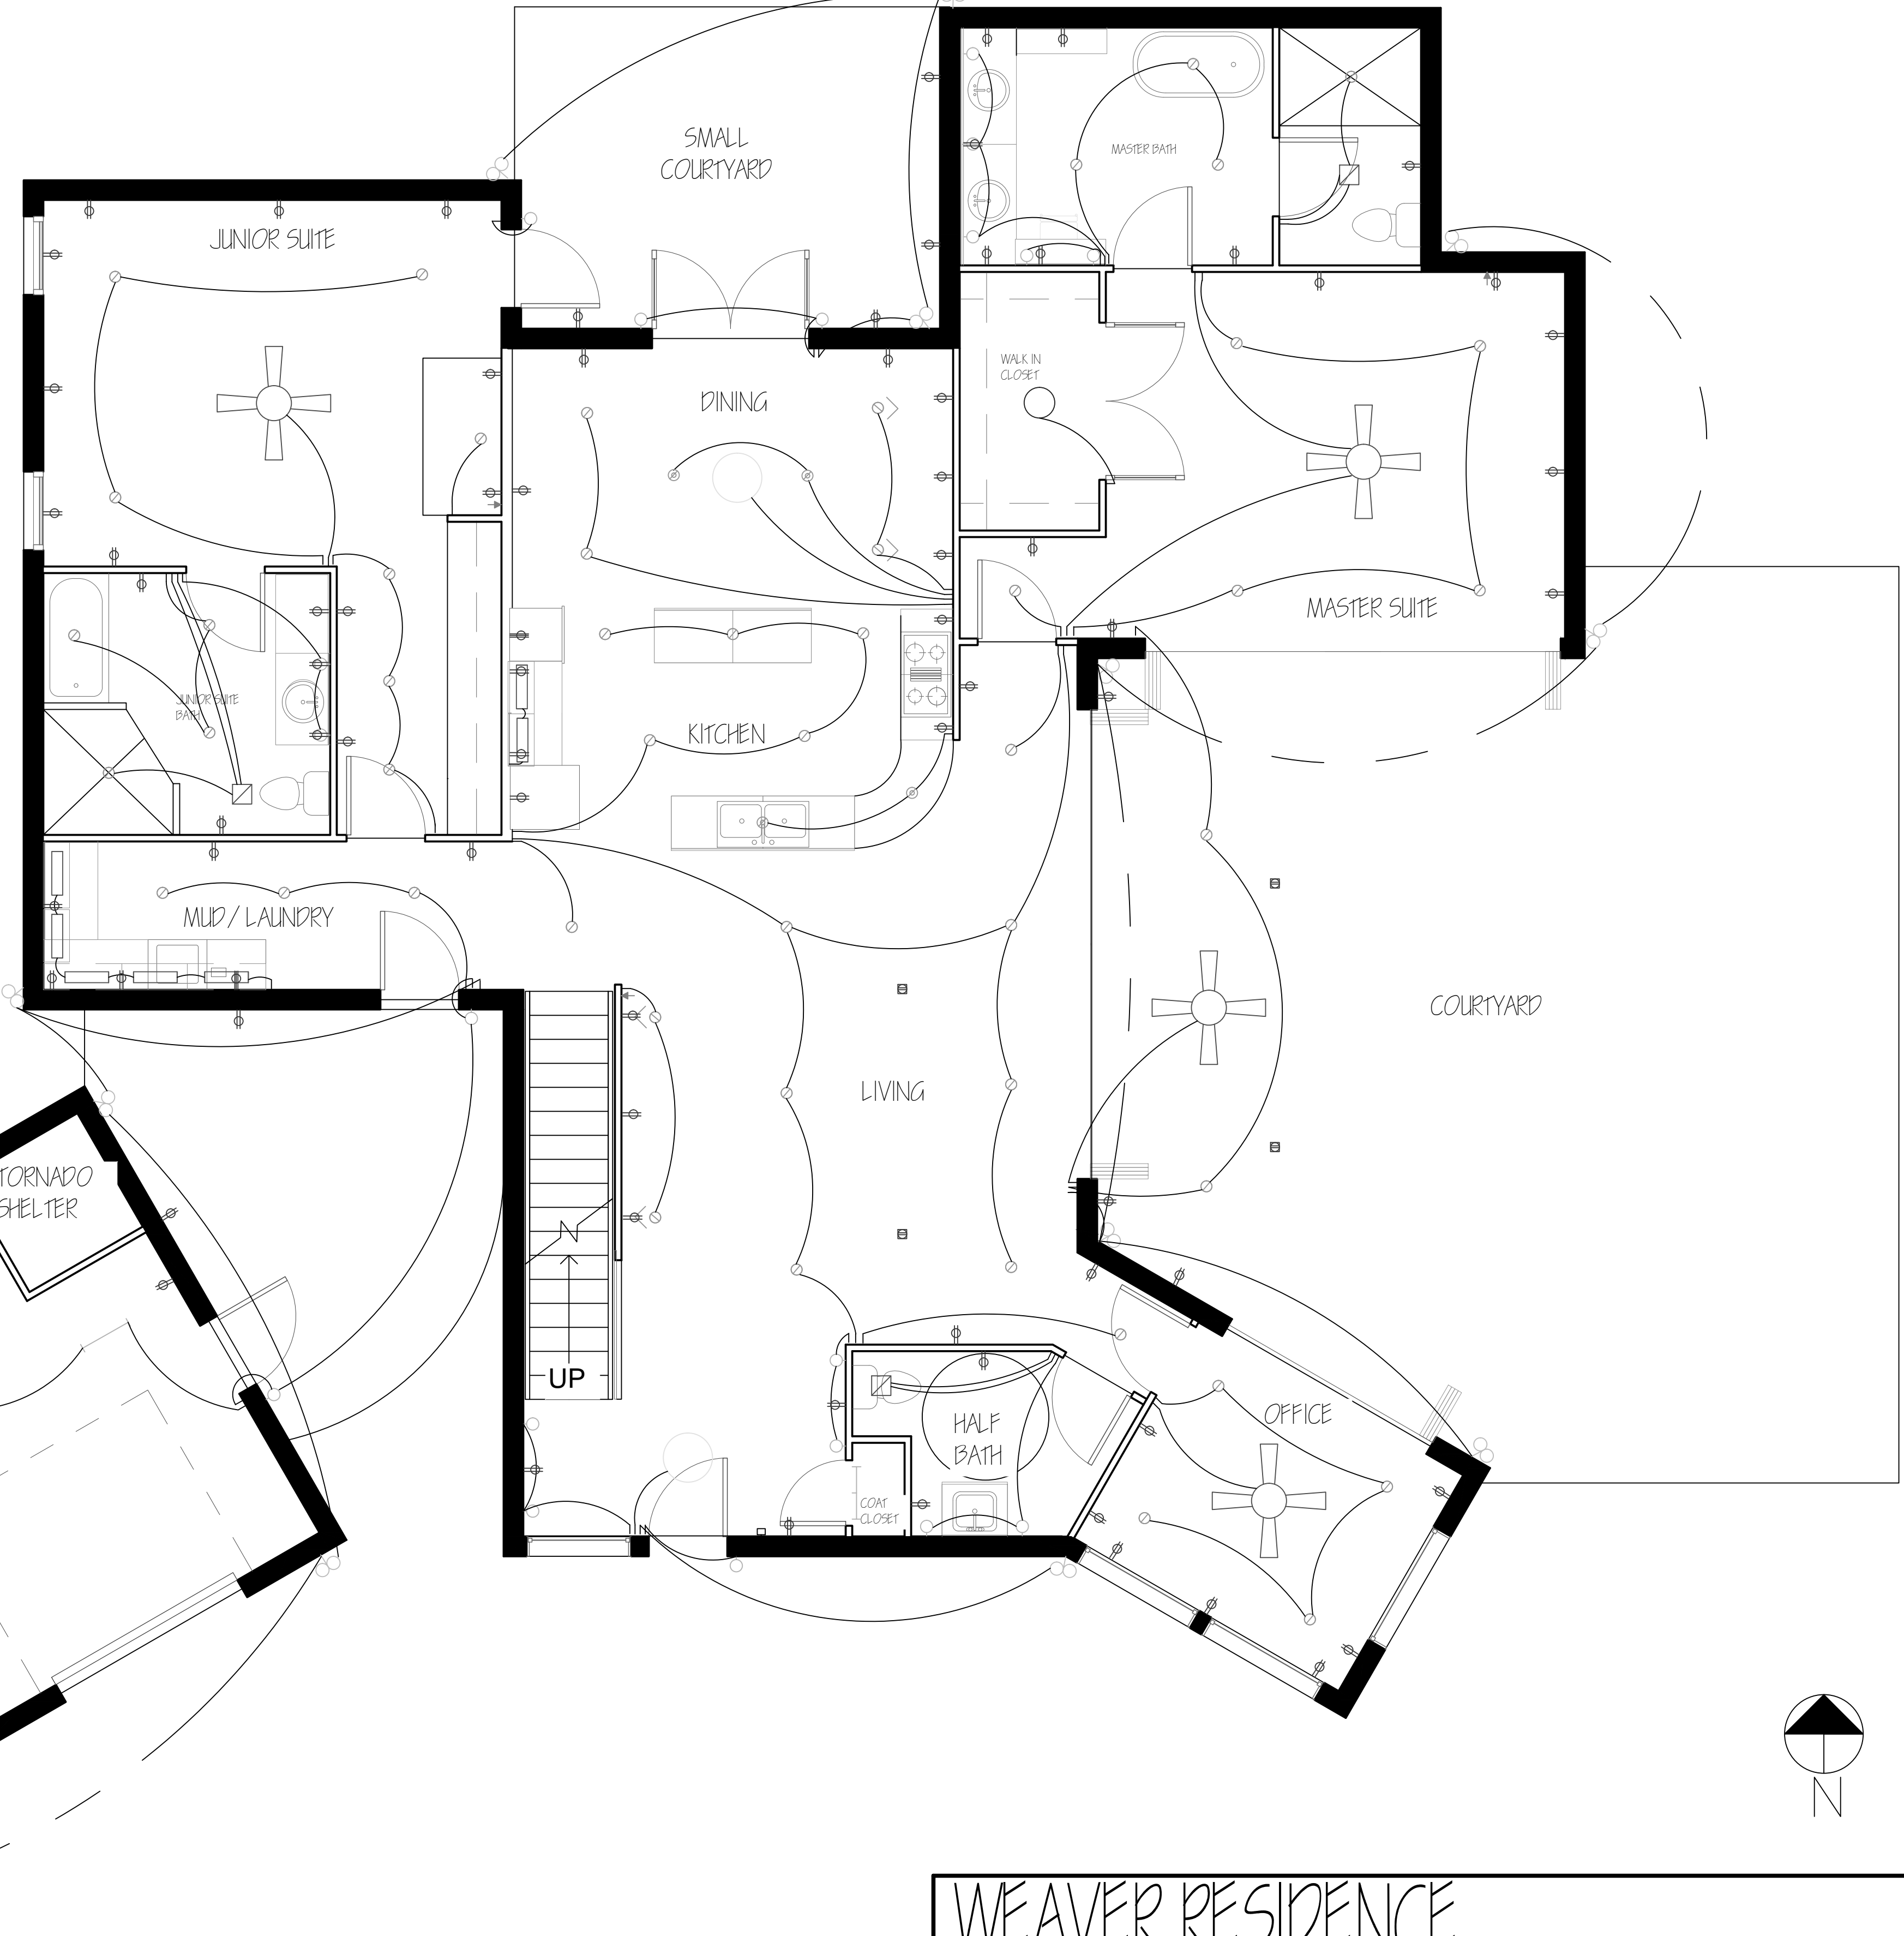

LEVEL 2

GREEN ROOF

LEVEL 1

LEGEND

- Recessed Can
- Recessed Can Pinhole
- ◊ Recessed Can Adjustable Eyeball
- Wall Sconce
- Pendant
- ⊗ Safety Flood Light
- ⊠ Restroom Fan Light Combination
- Surface Mounted Fixture
- ⊕ Ceiling Fan
- ▭ Under Cabinet Task Light
- ⚡ High Voltage Receptacle Outlet
- ⇌ Duplex Receptacle Outlet
- ⚡⇌ Ground Fault Interrupt Duplex Receptacle Outlet
- ⊠ Ground Duplex Receptacle Outlet
- ☎ Telephone Line Outlet
- ⚡ Data Line Outlet
- ⌚ Single Pole Switch
- ⌚ Single Pole Switch with Dimmer
- ⌚ Three-way Single Pole Switch
- ⌚ Four-way Single Pole Switch
- Doorbell

WEAVER RESIDENCE

SCALE: NYS	DRAWN BY: JUNIPER DESIGNS
DATE: SPRING 2011	
IDES 4730 RESIDENTIAL DESIGN II	
LIGHTING / ELECTRICAL PLAN WITH SWITCHING	