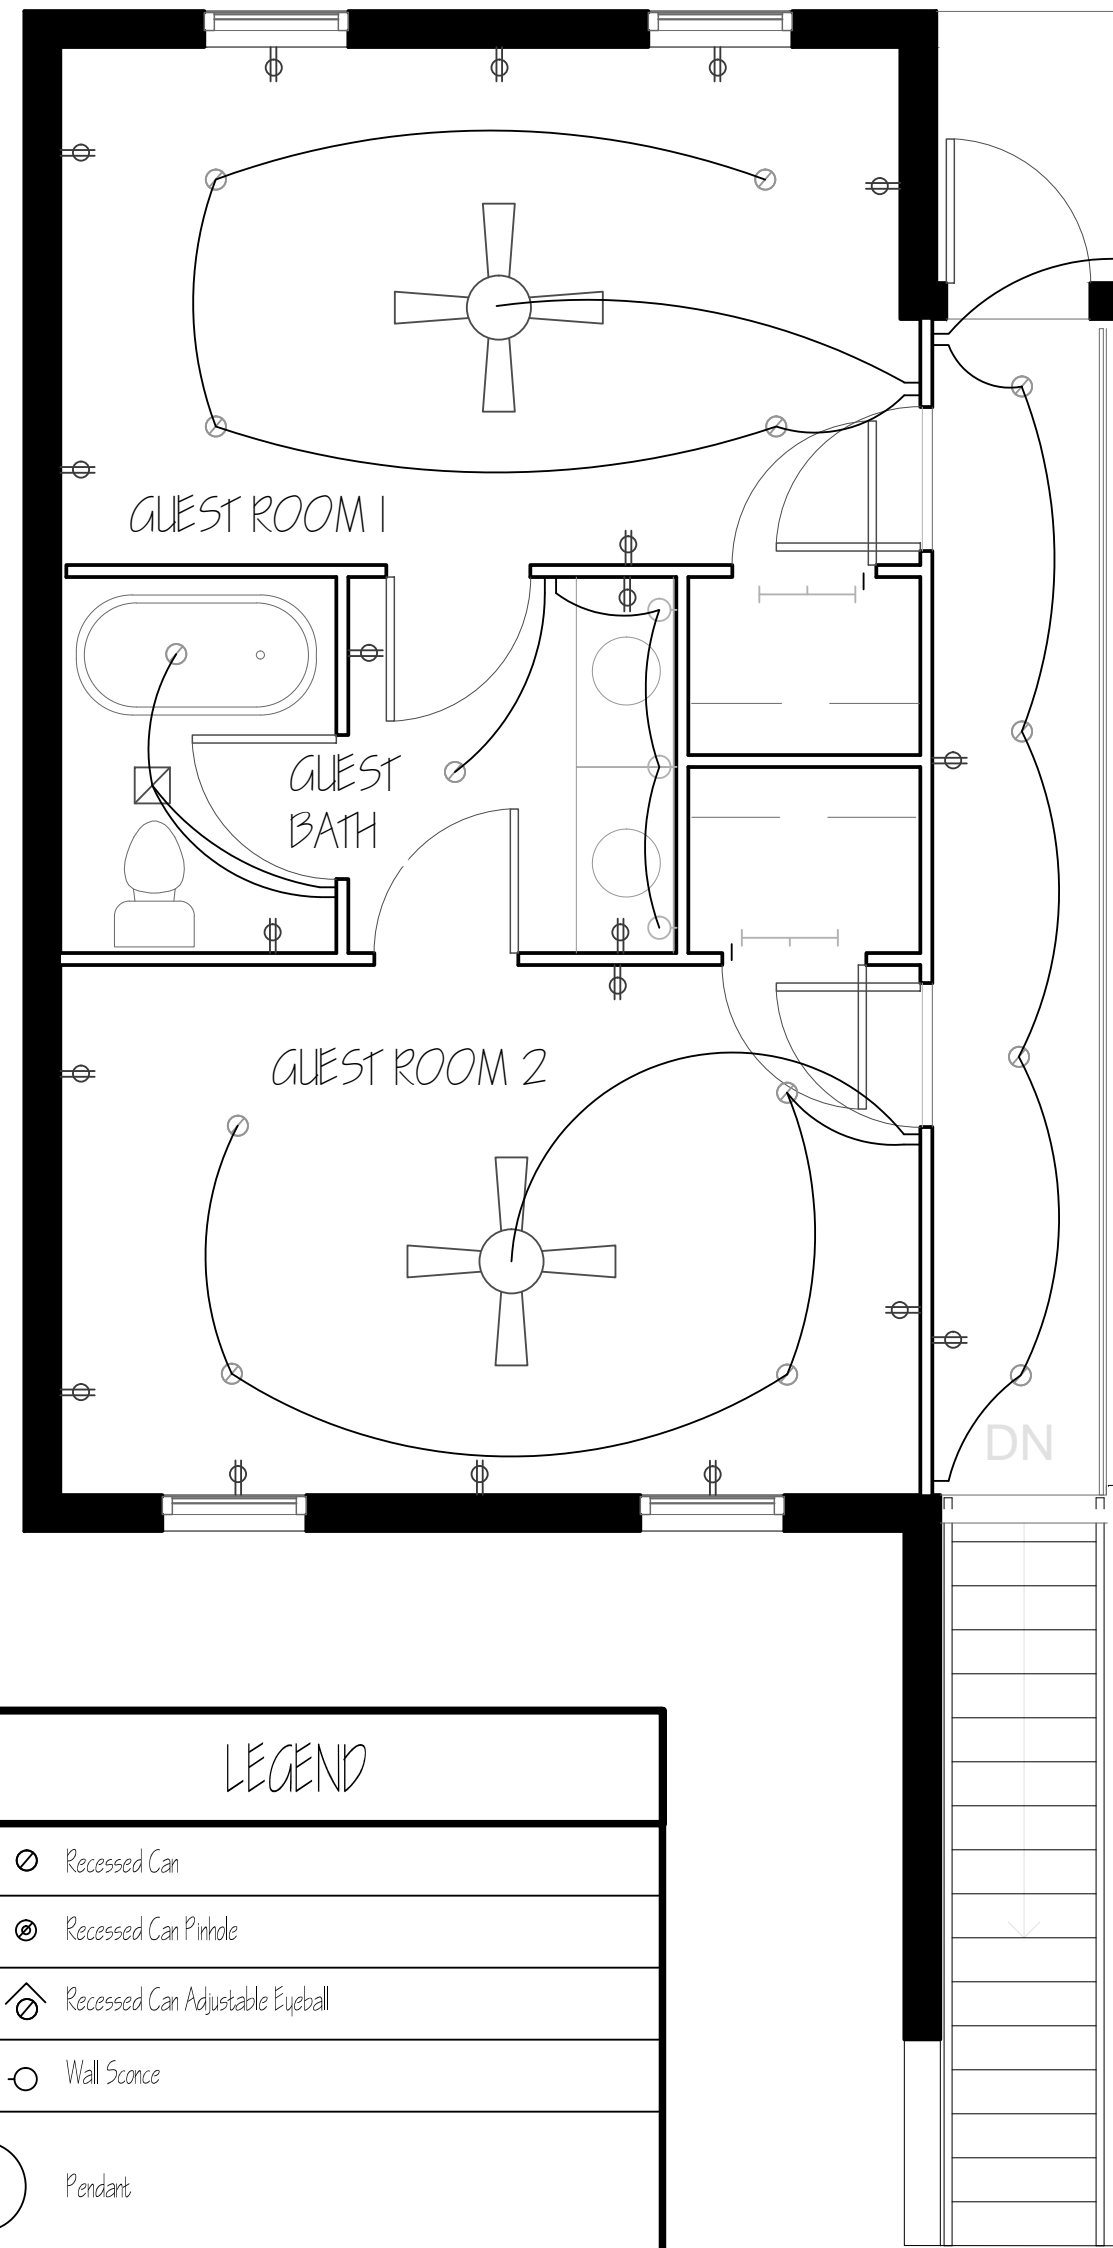

LEVEL 2

GREEN ROOF

LEVEL 1

LEGEND

- Recessed Can
- Recessed Can Pinhole
- ◊ Recessed Can Adjustable Eyeball
- Wall Sconce
- Pendant
- ⊗ Safety Flood Light
- ⊠ Restroom Fan Light Combination
- Surface Mounted Fixture
- ⊕ Ceiling Fan
- ▭ Under Cabinet Task Light
- ⚡ High Voltage Receptacle Outlet
- ⇌ Duplex Receptacle Outlet
- ⚡⇌ Ground Fault Interrupt Duplex Receptacle Outlet
- ⊠ Ground Duplex Receptacle Outlet
- ☎ Telephone Line Outlet
- ⚡ Data Line Outlet
- ⌚ Single Pole Switch
- ⌚ Single Pole Switch with Dimmer
- ⌚ Three-way Single Pole Switch
- ⌚ Four-way Single Pole Switch
- Doorbell

# WEAVER RESIDENCE

SCALE: NTS

DATE: SPRING 2011

DRAWN BY: JUNIPER DESIGNS

IDES 4730 RESIDENTIAL DESIGN II

LIGHTING / ELECTRICAL PLAN WITH SWITCHING